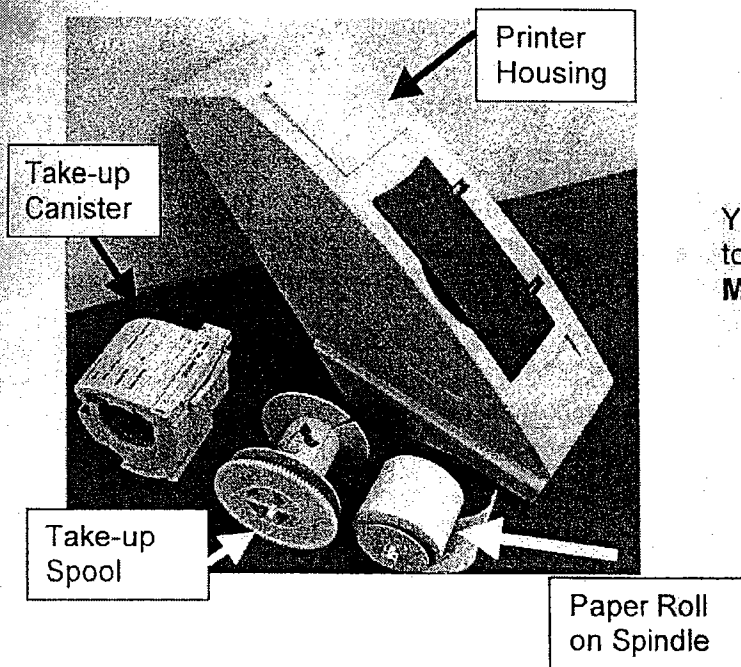

INSTALLATION OF THE ACCUVIEW PRINTER MODULE (AVPM)

The AVPM creates a voter verified paper audit trail which voters can view before their ballot is cast. It IS NOT a receipt for the voter. Voters do not receive a record or copy of their ballot choices to protect them from third parties who may wish to review the voter's receipt with the aim of punishing or rewarding them for voting in a specific way.

You will need all the parts shown to install the AccuView Printer Module (AVPM).

PLEASE NOTE: Incorrect installation will cause printer jams. If there is a problem with any of the following steps, carefully repeat the directions. If the problem persists, contact the Troubleshooter Hotline at 858-565-3360 and describe your problem.